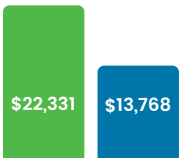

Missions Fund

October Budget Oct 1–22 Giving

October Budget Oct 1–22 Giving

FAMILY MATTERS

Birth

Lily Ruth Butler, October 20, 2023
Parents: Chuck and Emily (Griffin) Butler
Grandparents: Garry and Sara Butler
George and Pam Griffin

PULPIT PREVIEW

- **NOV 5** Andrew Beach, The Center Memphis
- **NOV 12** Gabor Gresz, National Partner, Cru
- **NOV 19** Dr. George Murray, Columbia International University
- **NOV 26** Wayne Smith Jr., Pastor of Pinnacle Church at Cedar Creek Lake in Texas