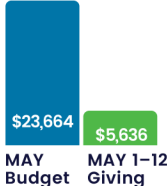

Ministry Fund

Missions Fund

FAMILY MATTERS

www.firstevan.org/prayer

Rehab

Mike Owen, Encompass North Rehab

Death

Linda Carter, May 8, 2024,
Shelia Groshart's sister
Bryden Ward, May 9, 2024,
Shea Ward's sister