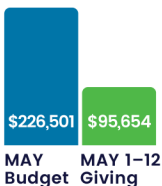

Ministry Fund

Missions Fund

FAMILY MATTERS

www.firstevan.org/prayer

Rehab

Mike Owen, Encompass North Rehab

Death

Linda Carter, May 8, 2024,
Shelia Groshart's sister
Bryden Ward, May 9, 2024,
Shea Ward's sister